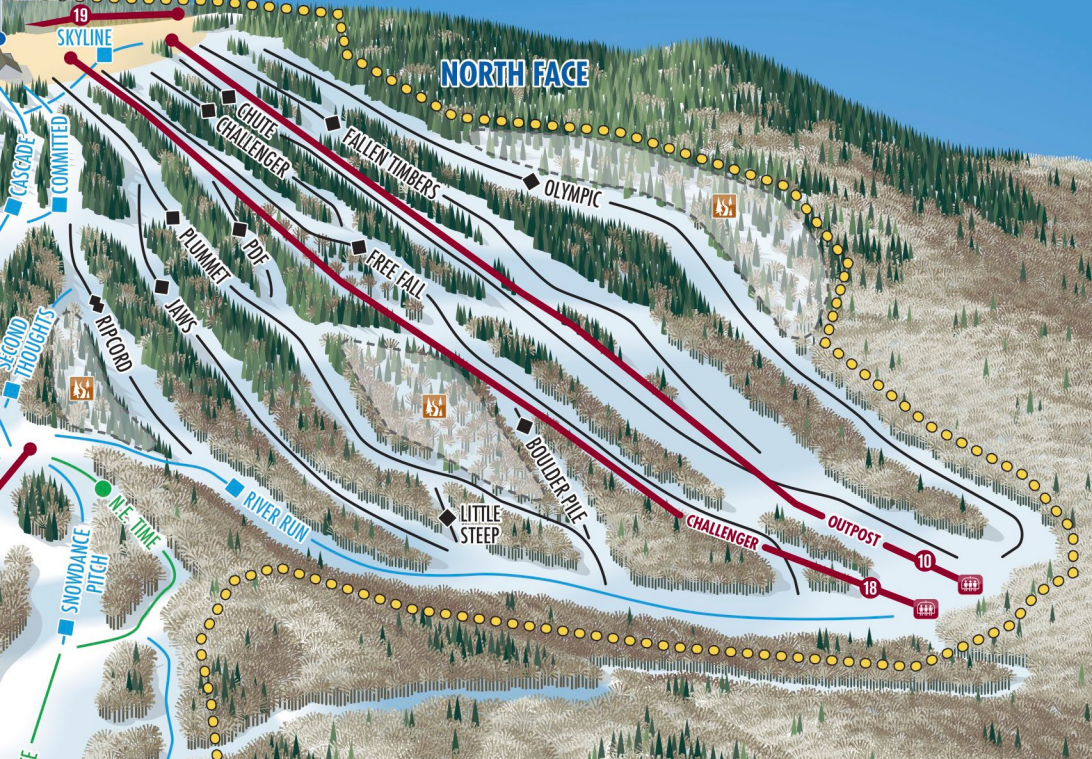

MOUNT SNOW 3,600'

SUMMIT/LODGE
THE BULLWHEEL

NORTH FACE

19
SKYLINE

GHUTE
CHALLENGER

FALLEN
TIMBERS

OLYMPIC

PLUMMET
PDF

FREE
FALL

JAWS

BOULDER
PILE

CHALLENGER

OUTPOST

18

10

SNOWDANCE
PITCH

N.E. TIME

RIVER RUN

CASCADE

COMMITTED

SEASIDE
THOUGHTS